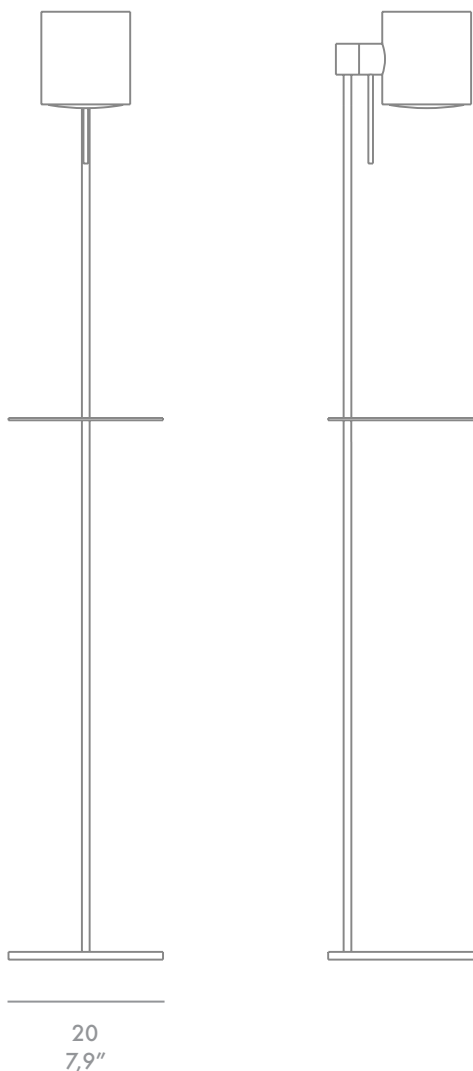

FLOOR LAMP LÁMPARA DE PIE

MATERIAL: Metal

MATERIAL: Metal

LED
E27 PAR30 14W x 1unit

WEIGHT PESO: 10 KG
Package size: 1,7 x 0,46 x 0,46

FINISHES
ACABADOS

LAQUERED
LACADOS

BLACK
NEGRO

QUARTZ PINK
ROSA QUARZO

120
47,2"

Lighting for domestic use.

Do not store or keep under extreme temperatures during long periods of time.

Do not handle the electrical material more than the necessary for installation of the fixture.