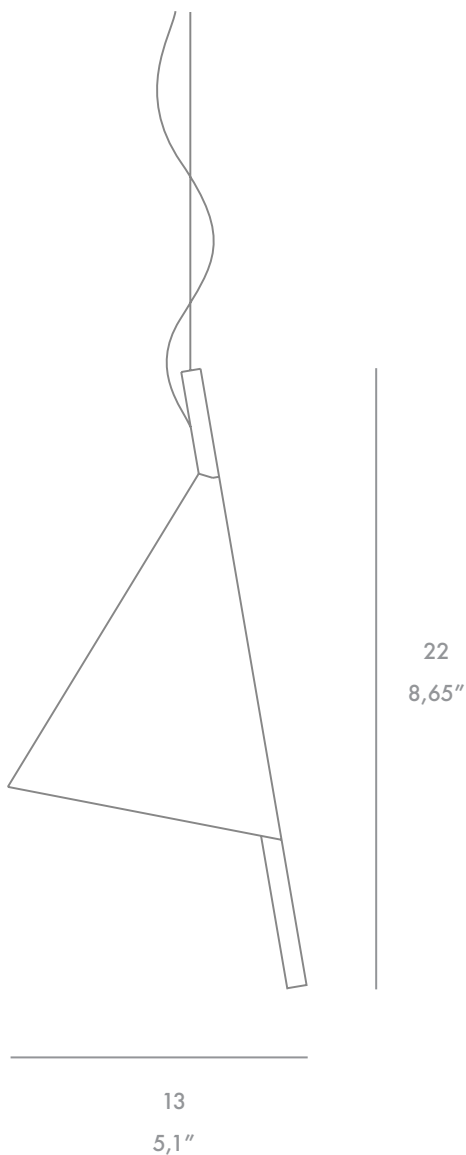

METALLIC
METÁLICOS

CHROME
CROMADO

COPPER
COBRE

GOLD
ORO

Lighting for domestic use.

Do not store or keep under extreme temperatures during long periods of time.

Do not handle the electrical material more than the necessary for installation of the fixture.

The installation must be done by specialized technical team.

Do not use bulbs with superior voltage as recommended by the manufacture.

For its cleaning, use only a soft cloth moistened with a mild soap solution. Do not use ammonia products, solvents or abrasives.

Do not use products such as air freshener that may contain alcoholic base.

Iluminación para uso doméstico.

No almacenar ni exponer a condiciones extremas de humedad o durante periodos prolongados.

No manipular el material eléctrico de la luminaria más allá del especificado para su montaje.

La instalación debe realizarse por personal técnico especializado.

No utilizar bombillas de potencia superior a la recomendada por el fabricante.

Para su limpieza, utilizar un paño suave ligeramente humedecido con una solución jabonosa.

No utilizar productos amoniacales, disolventes ni abrasivos. No pulverizar directamente, ni arrojar sobre la superficie productos ambientales y/o de base alcohólica.