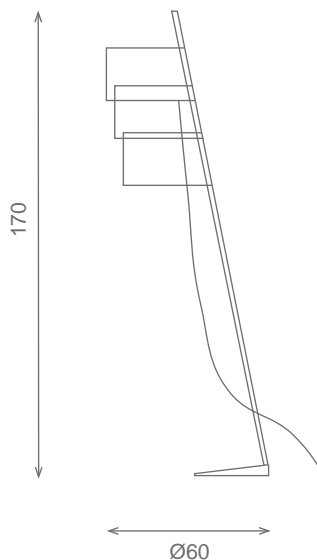

Acabado metal: cromo brillo
Metal parts finished: polished chrome

Pie de salon/Column
Ref.62004
💡 1 E27 100w