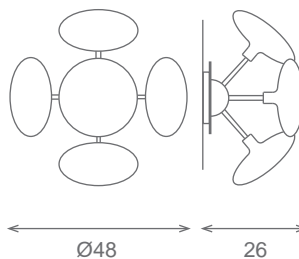

Aplique/Wall lamp
Plafon/Ceiling lamp
Ref.63020
💡5 G9 40w