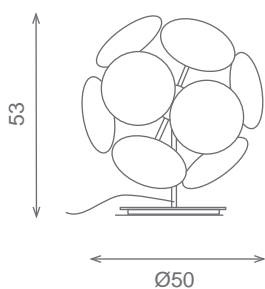

Sobremesa/Table lamp
Ref.61014
💡13 G9 25w