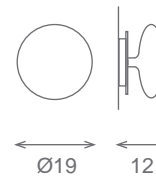

almerich

Miniblow collection

Design: ATA/Estudio Almerich

Acabado tulipa pirex: mate
Pirex finished: matt

Acabado metal: acero
Metal parts Finished: steel

Suspension/Hanging lamp
Ref.60025
💡13 G9 40w

Aplique/Wall lamp
Plafon/Ceiling lamp
Ref.63018
💡3 G9 40w