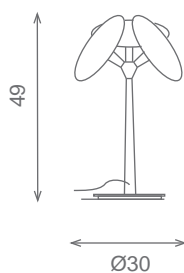

Sobremesa/Table lamp
Ref.61037
💡3 G9 40w