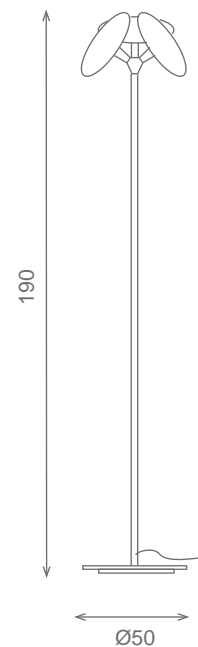

almerich

Miniblow collection

Design: ATA/Estudio Almerich

Acabado tulipa pirex: mate
Pirex finished: matt

Acabado metal: acero
Metal parts Finished: steel

Suspension/Hanging lamp
Ref.60025
💡13 G9 40w

Aplique/Wall lamp
Plafon/Ceiling lamp
Ref.63018
💡3 G9 40w

Aplique/Wall lamp
Plafon/Ceiling lamp
Ref.63019
💡1 G9 40w

Aplique/Wall lamp
Plafon/Ceiling lamp
Ref.63020
💡5 G9 40w

Sobremesa/Table lamp
Ref.61014
💡13 G9 25w

Sobremesa/Table lamp
Ref.61037
💡3 G9 40w

Pie de salon/Column
Ref.62020
💡3 G9 40w