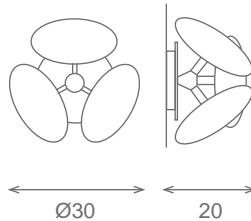

almerich

Miniblow collection

Design: ATA/Estudio Almerich

Acabado tulipa pirex: mate
Pirex finished: matt

Acabado metal: acero
Metal parts Finished: steel

Suspension/Hanging lamp
Ref.60025
💡13 G9 40w

Aplique/Wall lamp
Plafon/Ceiling lamp
Ref.63018
💡3 G9 40w