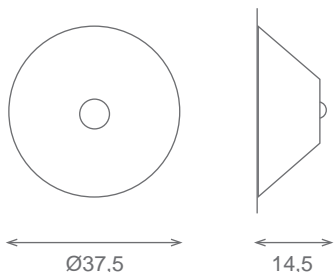

Aplique/Wall lamp
Ref.63003
1 E27 60w silver
+1 22w fluorescent circular