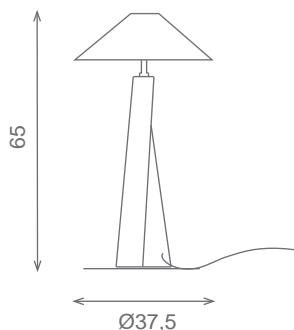

Sobremesa/Table lamp
Ref.61000
1 E27 60w silver