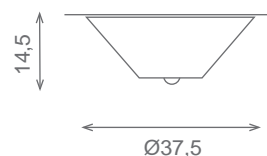

Acabado metal: acero
Metal parts finished: steel

Plafon/Ceiling lamp
Ref.64002
3 E27 40w matt
+1 E27 60w silver