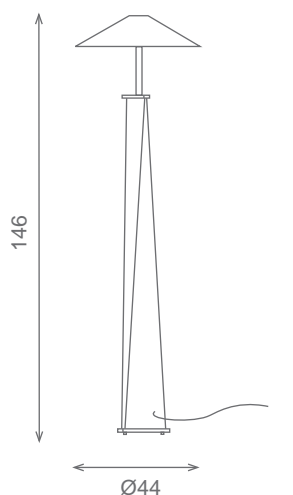

Pie de salon/Column
Ref.62001
1 E27 100w silver