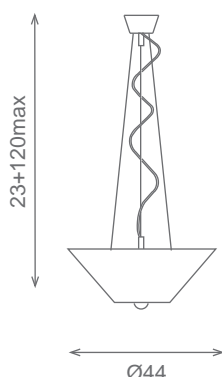

# Candela collection

Design: Jose Marti/Estudio Almerich

**Suspension/Hanging lamp**  
**Ref.60008**  
 3 E27 40w  
 +1 E27 60w silver

**Suspension/Hanging lamp**  
**Ref.60009**  
 3 E27 40w  
 +1 E27 60w silver