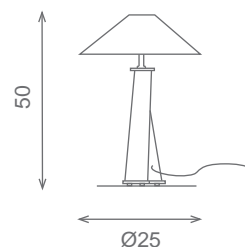

Sobremesa/Table lamp
Ref.61001
1 E27 60w silver