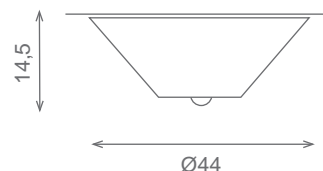

Plafon/Ceiling lamp
Ref.64003
3 E27 40w matt
+1 E27 60w silver