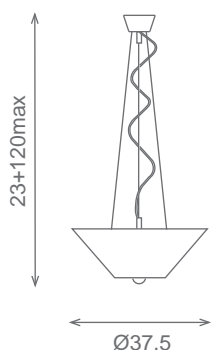

# Candela collection

Design: Jose Marti/Estudio Almerich

**Suspension/Hanging lamp**  
**Ref.60008**  
 3 E27 40w  
 +1 E27 60w silver

**Suspension/Hanging lamp**  
**Ref.60009**  
 3 E27 40w  
 +1 E27 60w silver