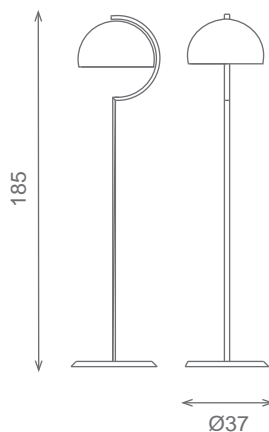

almerich

Bauhaus collection

Design: Estudio Almerich

Acabado metal: cromo brillo
Metal parts finished: polished chrome

Sobremesa/Table lamp
Ref.61002
💡 1 E27 G80 60w

Pie de salon/Column
Ref.62002
💡 1 E27 G80 100w