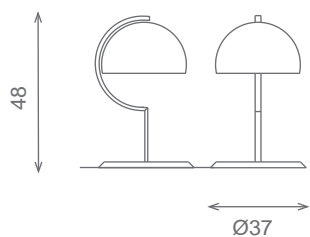

almerich

Bauhaus collection

Design: Estudio Almerich

Acabado metal: cromo brillo
Metal parts finished: polished chrome

Sobremesa/Table lamp
Ref.61002
💡 1 E27 G80 60w

Pie de salon/Column
Ref.62002
💡 1 E27 G80 100w