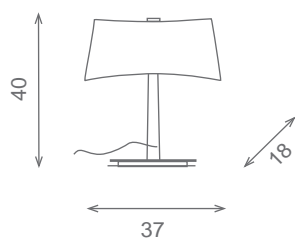

Sobremesa/Table lamp
Ref.61030
2 E27 60w