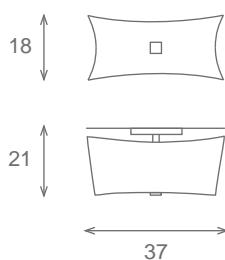

Design: Estudio Almerich

Acabado tulipa: ácido y negro
Glass finished: acid with black

Acabado metal: acero
Metal parts finished: steel

Suspension/Hanging lamp
Ref.60037
2 E27 60w

Plafon/Ceiling lamp
Ref.64008
2 E27 60w