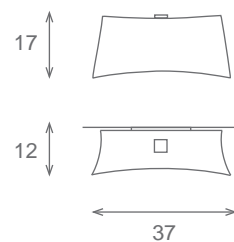

Design: Estudio Almerich

Acabado tulipa: ácido y negro
Glass finished: acid with black

Acabado metal: acero
Metal parts finished: steel

Suspension/Hanging lamp
Ref.60037
2 E27 60w

Plafon/Ceiling lamp
Ref.64008
2 E27 60w