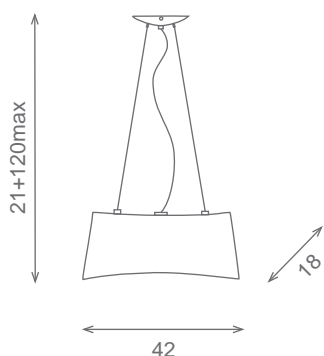

Design: Estudio Almerich

Acabado tulipa: ácido y negro
Glass finished: acid with black

Acabado metal: acero
Metal parts finished: steel

Suspension/Hanging lamp
Ref.60037
2 E27 60w

Plafon/Ceiling lamp
Ref.64008
2 E27 60w