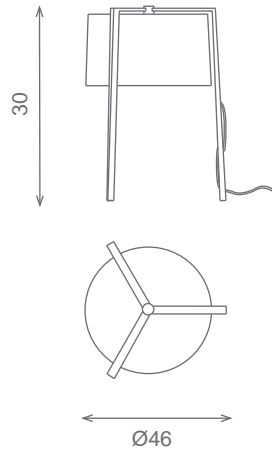

almerich

Mia collection

Design: Yolanda Almerich

Acabado metal: cromo brillo
Metal parts finished: polished chrome

Sobremesa/Table lamp

Ref.61032

💡 1 E27 60w matt