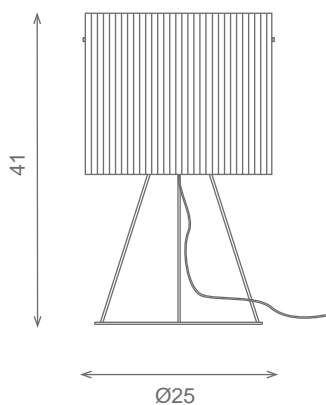

Hawai collection

Design: Jorge Vega

Acabado metal: cromo brillo
Metal parts finished: polished chrome

Sobremesa/Table lamp
Ref.61043
💡 1 E14 60w matt

Acabado pantalla:
Shade finished:

BLA
blanco
white

NAR
naranja
orange