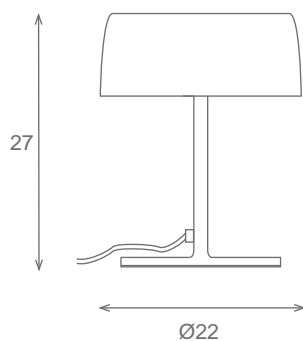

Acabado metal: acero
Metal parts finished: steel

Sobremesa/Table lamp
Ref.61020
💡 1 G9 60w