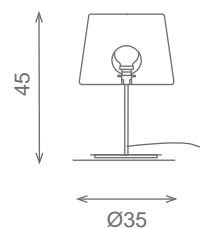

Sobremesa/Table lamp
Ref.61004
💡1 E27 G80 60w