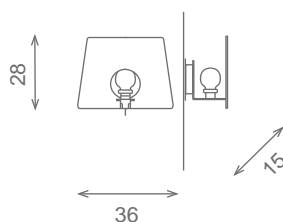

Los diseños que se contienen en este catálogo son originales y exclusivos de "Antonio Almerich, S.L." All designs included in this catalogue are originals and exclusive of "Antonio Almerich, S.L."

Suspension/Hanging lamp
Ref.60012
💡1 E27 G120 100w