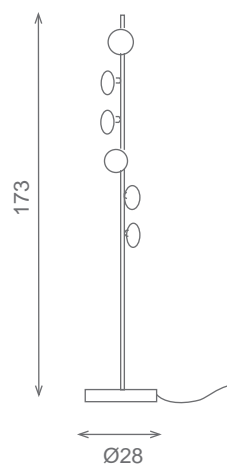

Pie de salon/Column
Ref.62003B
⚡ 6 G9 40w