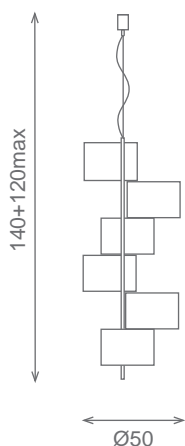

Design: Ricard Ferrer

Acabado metal: cromo brillo
Metal parts finished: polished chrome

Suspension/Hanging lamp
Ref.60006
⚡ 6 E14 40w

Suspension/Hanging lamp
Ref.60006B
⚡ 6 G9 40w

Suspension/Hanging lamp
Ref.60007
⚡ 6 E14 40w