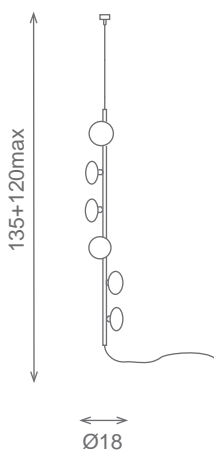

Design: Ricard Ferrer

Acabado metal: cromo brillo
Metal parts finished: polished chrome

Suspension/Hanging lamp
Ref.60006
⚡ 6 E14 40w

Suspension/Hanging lamp
Ref.60006B
⚡ 6 G9 40w

Suspension/Hanging lamp
Ref.60007
⚡ 6 E14 40w