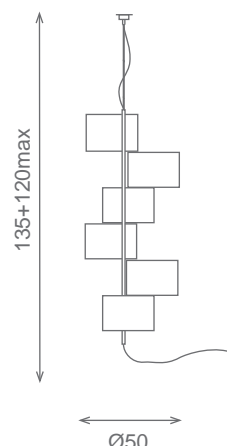

Design: Ricard Ferrer

Acabado metal: cromo brillo
Metal parts finished: polished chrome

Suspension/Hanging lamp
Ref.60006
⚡ 6 E14 40w

Suspension/Hanging lamp
Ref.60006B
⚡ 6 G9 40w

Suspension/Hanging lamp
Ref.60007
⚡ 6 E14 40w