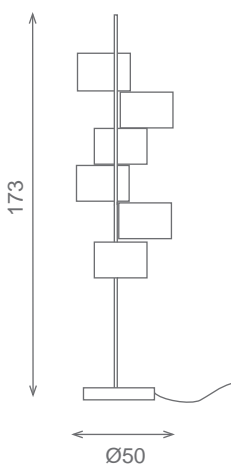

Pie de salon/Column
Ref.62003
⚡ 6 E14 40w