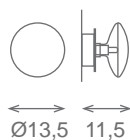

Aplique/Wall lamp
Ref.63007
⚡ 1 G9 40w