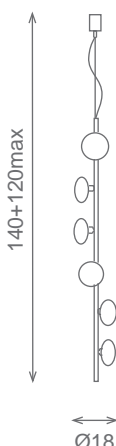

Design: Ricard Ferrer

Acabado metal: cromo brillo
Metal parts finished: polished chrome

Suspension/Hanging lamp
Ref.60006
⚡ 6 E14 40w

Suspension/Hanging lamp
Ref.60006B
⚡ 6 G9 40w

Suspension/Hanging lamp
Ref.60007
⚡ 6 E14 40w

Suspension/Hanging lamp
Ref.60007B
⚡ 6 G9 40w

Pie de salon/Column
Ref.62003
⚡ 6 E14 40w

Pie de salon/Column
Ref.62003B
⚡ 6 G9 40w

Aplique/Wall lamp
Ref.63007
⚡ 1 G9 40w