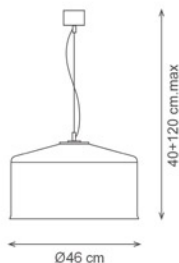

Suspension / Hanging lamp
Ref. 60050
1xE27-230w halogena

Suspension / Hanging lamp
Ref. 60051
1xE27-230w halogena

Acabado estructura:
Frame finished:

BCO/BCO
blanco/blanco
white/white

ROJ/BCO
rojo/blanco
red/white