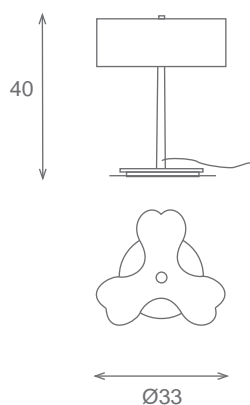

Sobremesa/Table lamp
Ref.61027
💡3 E27 40w