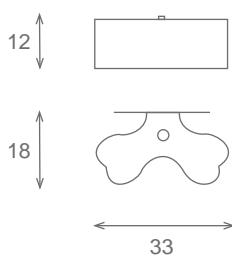

Aplique/Wall lamp
Ref.63012
💡2 E27 60w