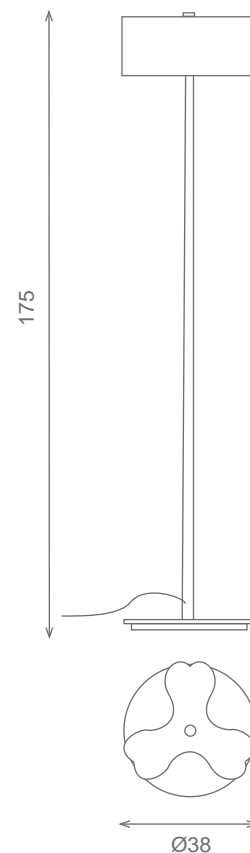

Acabado tulipa: ácido y negro  
Glass finished: acid with black

Acabado metal: acero  
Metal parts finished: steel

Suspension/Hanging lamp  
Ref.60033  
💡3 E27 60w

Plafon/Ceiling lamp  
Ref.64013  
💡3 E27 60w

Plafon/Ceiling lamp  
Ref.64007  
💡3 E27 60w

Aplique/Wall lamp  
Ref.63012  
💡2 E27 60w

Sobremesa/Table lamp  
Ref.61027  
💡3 E27 40w

Pie de salon/Column  
Ref.62014  
💡3 E27 60w