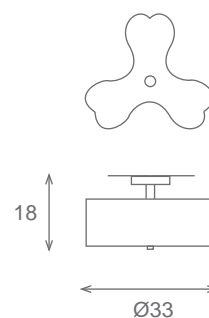

Acabado tulipa: ácido y negro  
Glass finished: acid with black

Acabado metal: acero  
Metal parts finished: steel

Suspension/Hanging lamp  
Ref.60033  
💡3 E27 60w

Plafon/Ceiling lamp  
Ref.64013  
💡3 E27 60w