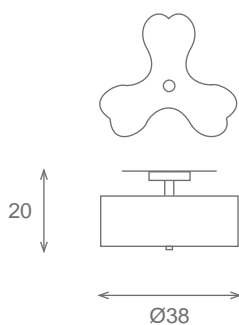

Acabado tulipa: ácido y negro  
Glass finished: acid with black

Acabado metal: acero  
Metal parts finished: steel

Suspension/Hanging lamp  
Ref.60033  
💡3 E27 60w

Plafon/Ceiling lamp  
Ref.64013  
💡3 E27 60w