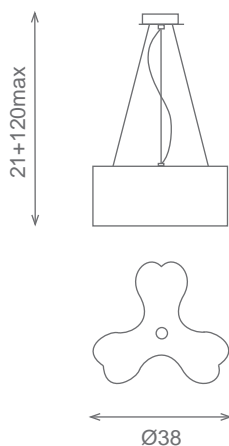

Acabado tulipa: ácido y negro  
Glass finished: acid with black

Acabado metal: acero  
Metal parts finished: steel

Suspension/Hanging lamp  
Ref.60033  
💡3 E27 60w

Plafon/Ceiling lamp  
Ref.64013  
💡3 E27 60w