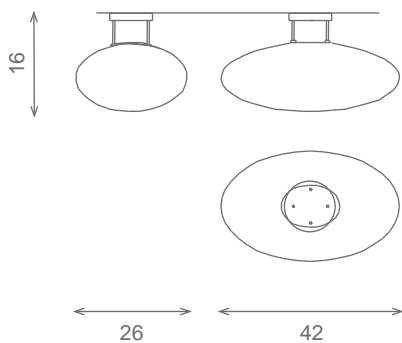

Globus collection

Design: Jose Marti

Acabado metal: cromo brillo
Metal parts finished: polished chrome

Plafon/Ceiling lamp
Ref.64001
💡 1 78mm 150w halogen