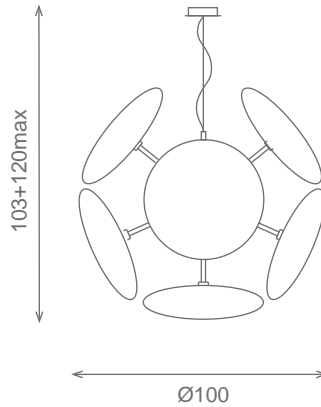

Blow collection

Design: ATA/Estudio Almerich

Acabado metal: acero
Metal parts Finished: steel

Suspension/Hanging lamp
Ref.60024
💡34 E27 softone 40w

Suspension/Hanging lamp
Ref.60058
💡18 E27 softone 40w

Suspension/Hanging lamp
Ref.60046
💡2 E27 20w fluorescent

Plafon/Ceiling lamp
Ref.64012
💡2 E27 20w fluorescent

Sobremesa exterior/
Outdoor table lamp
Ref.61041
💡2 E27 20w fluorescent

Ref.61041

Acabado metal: negro epoxi
Metal parts Finished: black epoxy

Pie de salon/Column
Ref.62017
💡2 E27 15w fluorescent