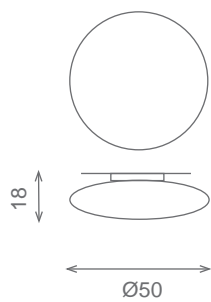

Blow collection

Design: ATA/Estudio Almerich

Acabado metal: acero
Metal parts Finished: steel

Suspension/Hanging lamp
Ref.60024
💡34 E27 softone 40w

Suspension/Hanging lamp
Ref.60058
💡18 E27 softone 40w

Suspension/Hanging lamp
Ref.60046
💡2 E27 20w fluorescent