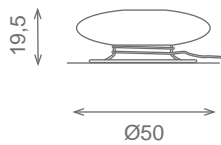

Sobremesa exterior/
Outdoor table lamp
Ref.61041
💡2 E27 20w fluorescent

Ref.61041

Acabado metal: negro epoxi
Metal parts Finished: black epoxy