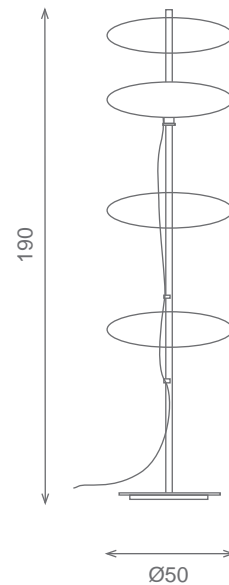

Blow collection

Design: ATA/Estudio Almerich

Acabado metal: acero
Metal parts Finished: steel

Suspension/Hanging lamp
Ref.60024
💡34 E27 softone 40w

Suspension/Hanging lamp
Ref.60058
💡18 E27 softone 40w

Suspension/Hanging lamp
Ref.60046
💡2 E27 20w fluorescent

Plafon/Ceiling lamp
Ref.64012
💡2 E27 20w fluorescent

Sobremesa exterior/
Outdoor table lamp
Ref.61041
💡2 E27 20w fluorescent

Ref.61041

Acabado metal: negro epoxi
Metal parts Finished: black epoxy

Pie de salon/Column
Ref.62017
💡2 E27 15w fluorescent