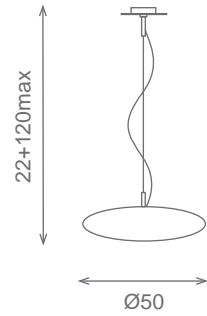

Blow collection

Design: ATA/Estudio Almerich

Acabado metal: acero
Metal parts Finished: steel

Suspension/Hanging lamp
Ref.60024
💡34 E27 softone 40w

Suspension/Hanging lamp
Ref.60058
💡18 E27 softone 40w

Suspension/Hanging lamp
Ref.60046
💡2 E27 20w fluorescent