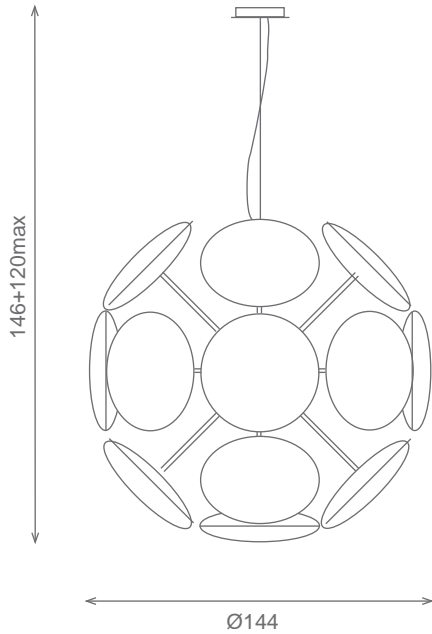

Blow collection

Design: ATA/Estudio Almerich

Acabado metal: acero
Metal parts Finished: steel

Suspension/Hanging lamp
Ref.60024
💡34 E27 softone 40w

Suspension/Hanging lamp
Ref.60058
💡18 E27 softone 40w

Suspension/Hanging lamp
Ref.60046
💡2 E27 20w fluorescent