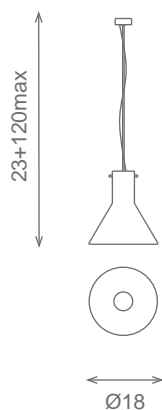

Design: Ricard Ferrer

Acabado tulipa: transparente
Glass finished: transparent

Acabado metal: acero
Metal parts finished: steel

Suspension/Hanging lamp
Ref.60013
💡1 GU10 50w

Suspension/Hanging lamp
Ref.60014
💡2 GU10 50w

Suspension/Hanging lamp
Ref.60015
💡3 GU10 50w

Suspension/Hanging lamp
Ref.60016
💡3 GU10 50w