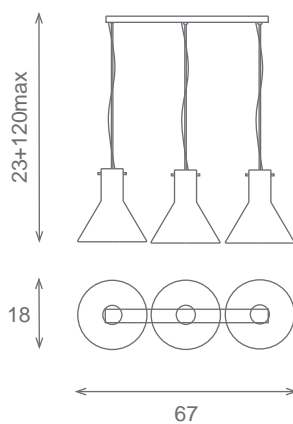

Suspension/Hanging lamp
Ref.60016
💡3 GU10 50w