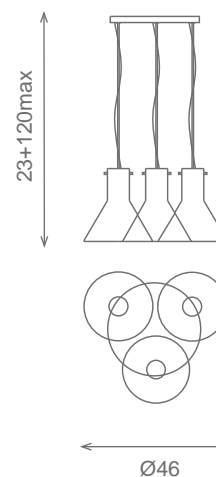

Design: Ricard Ferrer

Acabado tulipa: transparente
Glass finished: transparent

Acabado metal: acero
Metal parts finished: steel

Suspension/Hanging lamp
Ref.60013
💡1 GU10 50w

Suspension/Hanging lamp
Ref.60014
💡2 GU10 50w