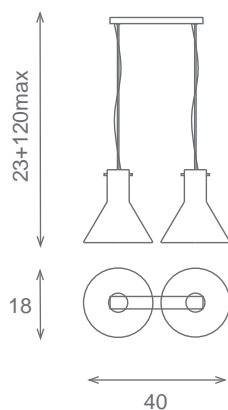

Design: Ricard Ferrer

Acabado tulipa: transparente
Glass finished: transparent

Acabado metal: acero
Metal parts finished: steel

Suspension/Hanging lamp
Ref.60013
💡1 GU10 50w

Suspension/Hanging lamp
Ref.60014
💡2 GU10 50w