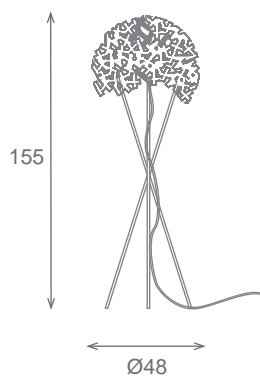

Design: Luis Eslava

Suspension/Hanging lamp
Ref.60053
💡3 E27 G120 100w

Suspension/Hanging lamp
Ref.60054
💡1 E27 G80 60w

Suspension/Hanging lamp
Ref.60055
💡1 E27 G80 60w

Pie de salon/Column
Ref.62024
💡1 E27 G80 100w