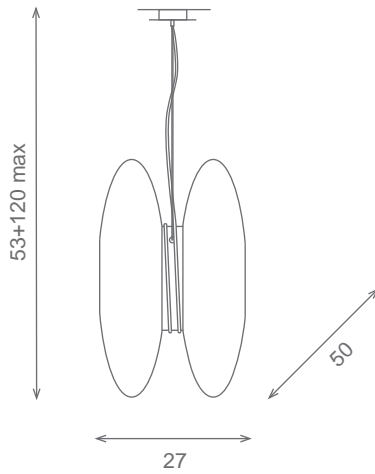

almerich

Yo-Yo collection

Design: Estudio Almerich

Acabado metal: acero
Metal parts Finished: steel

Suspension/Hanging lamp
Ref.60049
⚡ 4 E27-15w fluorescent

Sobremesa/Table lamp
Ref.61042
⚡ 4 E27 15w fluorescent