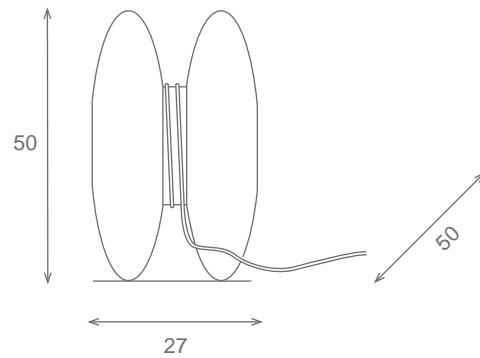

almerich

Yo-Yo collection

Design: Estudio Almerich

Acabado metal: acero
Metal parts Finished: steel

Suspension/Hanging lamp
Ref.60049
⚡ 4 E27-15w fluorescent

Sobremesa/Table lamp
Ref.61042
⚡ 4 E27 15w fluorescent