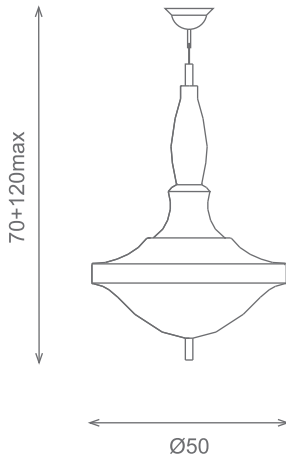

Silueta collection

Design: Miquel Mila

Acabado metal: cromo brillo
Metal parts finished: polished chrome

Suspension/Hanging lamp
Ref.60004
💡3 E14 40w matt

Suspension/Hanging lamp
Ref.60004B
💡3 E14 40w matt

Acabado cristal:
Glass finished:

60004

opal blanco
opal white

60004B

transparente
transparent