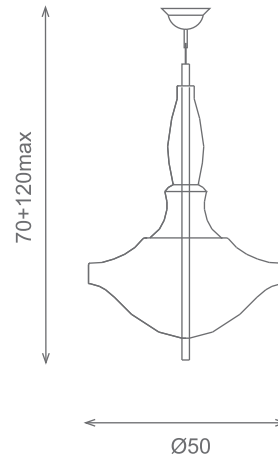

Silueta collection

Design: Miquel Mila

Acabado metal: cromo brillo
Metal parts finished: polished chrome

Suspension/Hanging lamp
Ref.60004
💡3 E14 40w matt

Suspension/Hanging lamp
Ref.60004B
💡3 E14 40w matt

Acabado cristal:
Glass finished:

60004

opal blanco
opal white

60004B

transparente
transparent